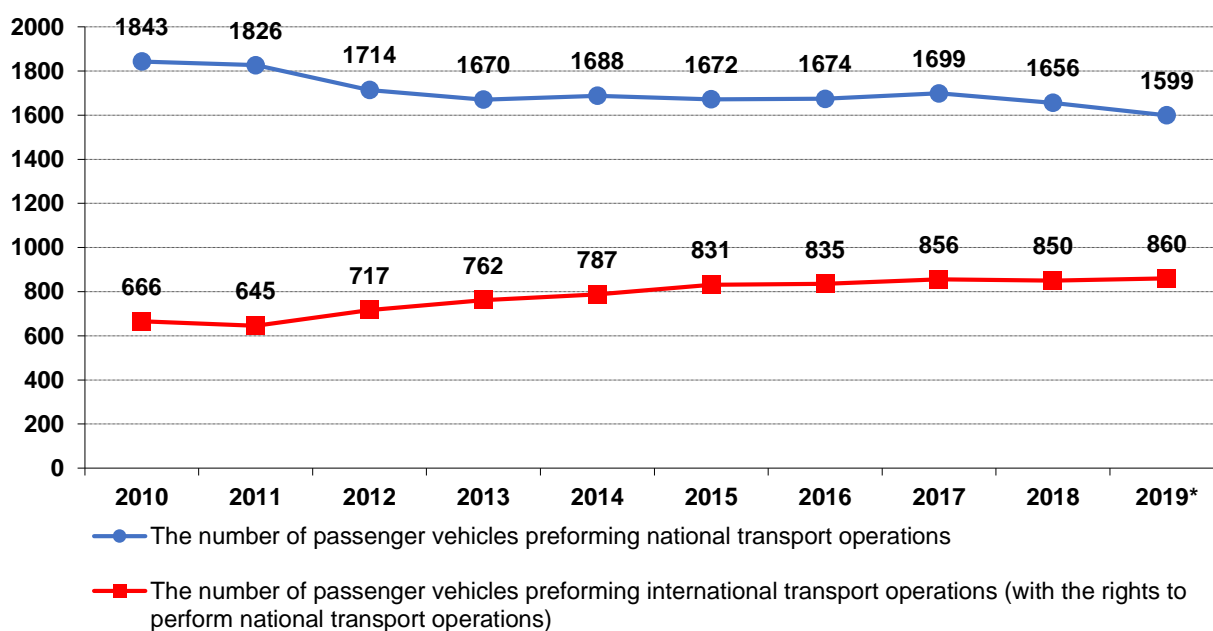

The number of passenger vehicles holding vehicle license cards or Community licence copies

* data on December 31st 2019