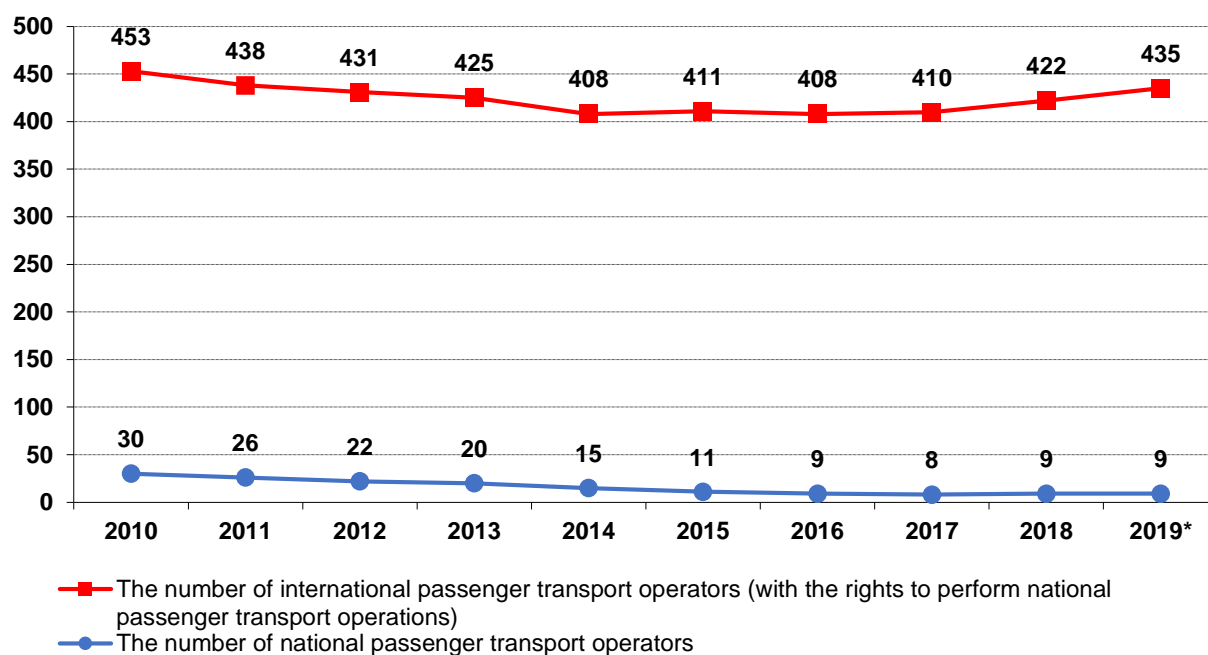

The number of freight vehicles holding vehicle license cards or Community licence copies

* data on December 31st 2019

The distribution of the fleet by emission standards involved in the international transport operations (with the rights to perform national transport operations)

* data on December 31st 2019

Cargo turnover performed by Latvian road hauliers (mln tonne-kilometres)

source: Central Statistical Bureau of Latvia

2. Passenger transport

The number of licensed passenger transport operators in Latvia