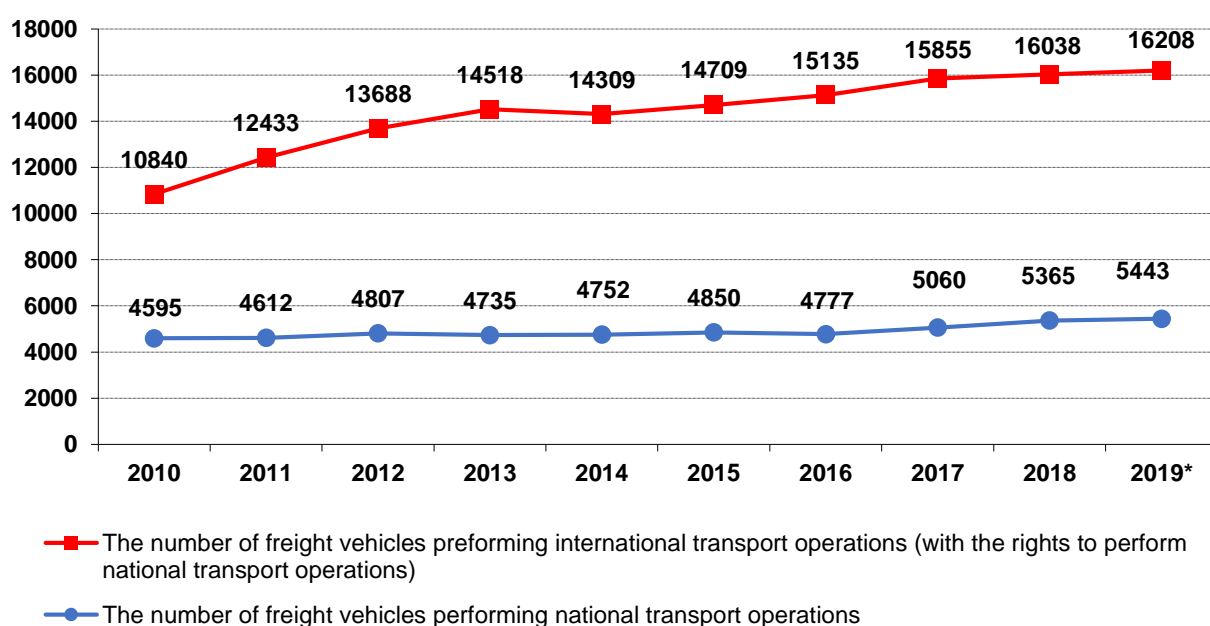

Road transport in Latvia

Information on freight and passenger
transport by road in Latvia

January 2020

1. Freight transport

The number of licensed freight transport operators in Latvia

* data on December 31st 2019

The number of freight vehicles holding vehicle license cards or Community licence copies

* data on December 31st 2019

The distribution of the fleet by emission standards involved in the international transport operations (with the rights to perform national transport operations)

* data on December 31st 2019

Cargo turnover performed by Latvian road hauliers (mln tonne-kilometres)

source: Central Statistical Bureau of Latvia

2. Passenger transport

The number of licensed passenger transport operators in Latvia