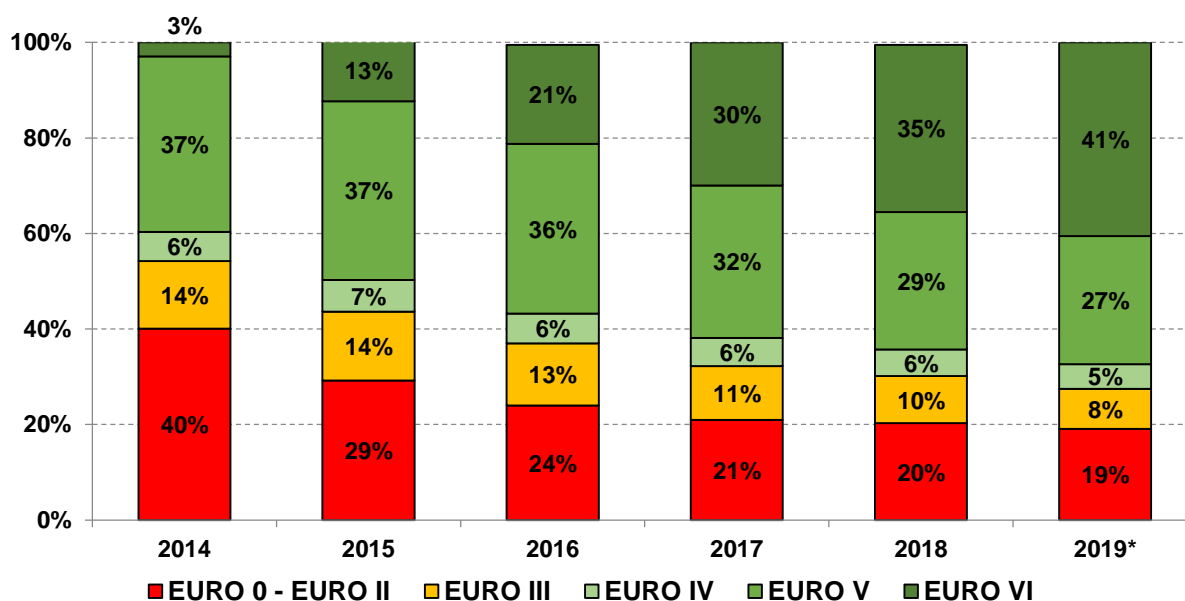

Road transport in Latvia

Information on freight and passenger
transport by road in Latvia

January 2020

1. Freight transport

The number of licensed freight transport operators in Latvia

* data on December 31st 2019

The number of freight vehicles holding vehicle license cards or Community licence copies

* data on December 31st 2019

The distribution of the fleet by emission standards involved in the international transport operations (with the rights to perform national transport operations)