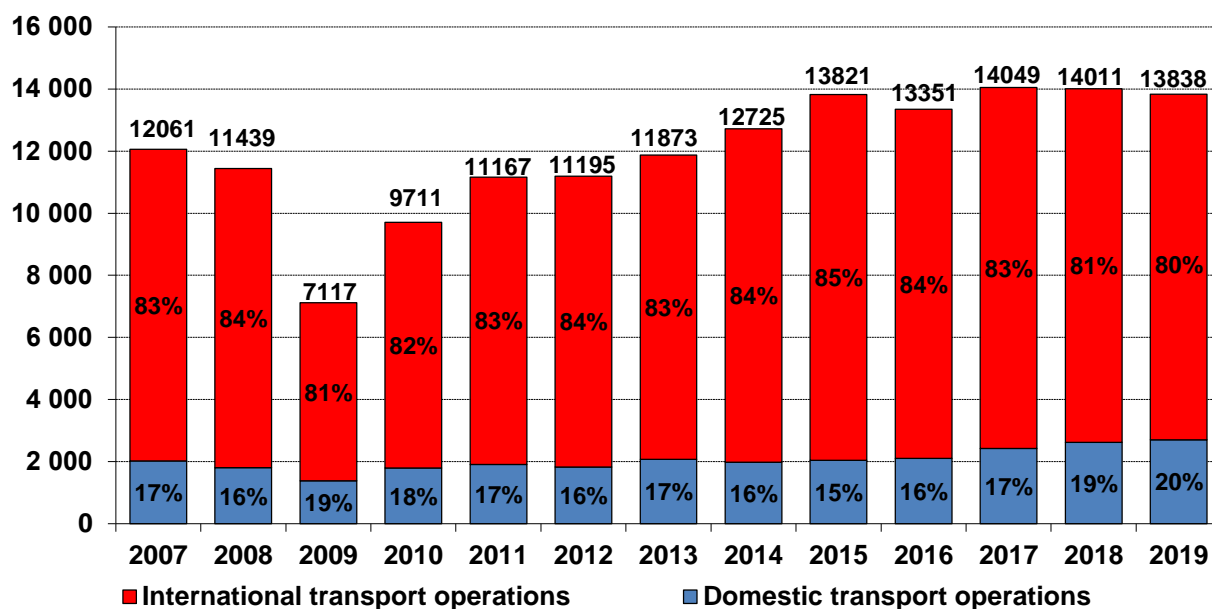

Cargo turnover performed by Latvian road hauliers (mln tonne-kilometres)

source: Central Statistical Bureau of Latvia