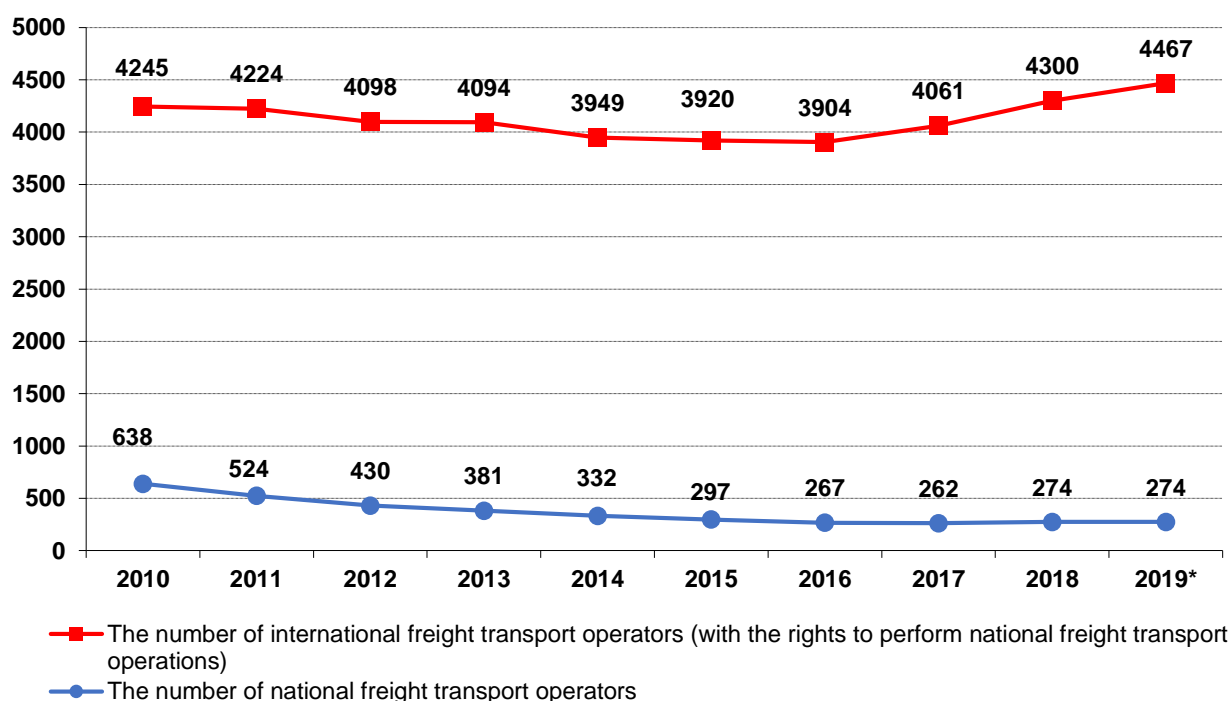

Road transport in Latvia

Information on freight and passenger
transport by road in Latvia

January 2020

1. Freight transport

The number of licensed freight transport operators in Latvia

* data on December 31st 2019

The number of freight vehicles holding vehicle license cards or Community licence copies

* data on December 31st 2019

The distribution of the fleet by emission standards involved in the international transport operations (with the rights to perform national transport operations)

* data on December 31st 2019

Cargo turnover performed by Latvian road hauliers (mln tonne-kilometres)

source: Central Statistical Bureau of Latvia

2. Passenger transport

The number of licensed passenger transport operators in Latvia