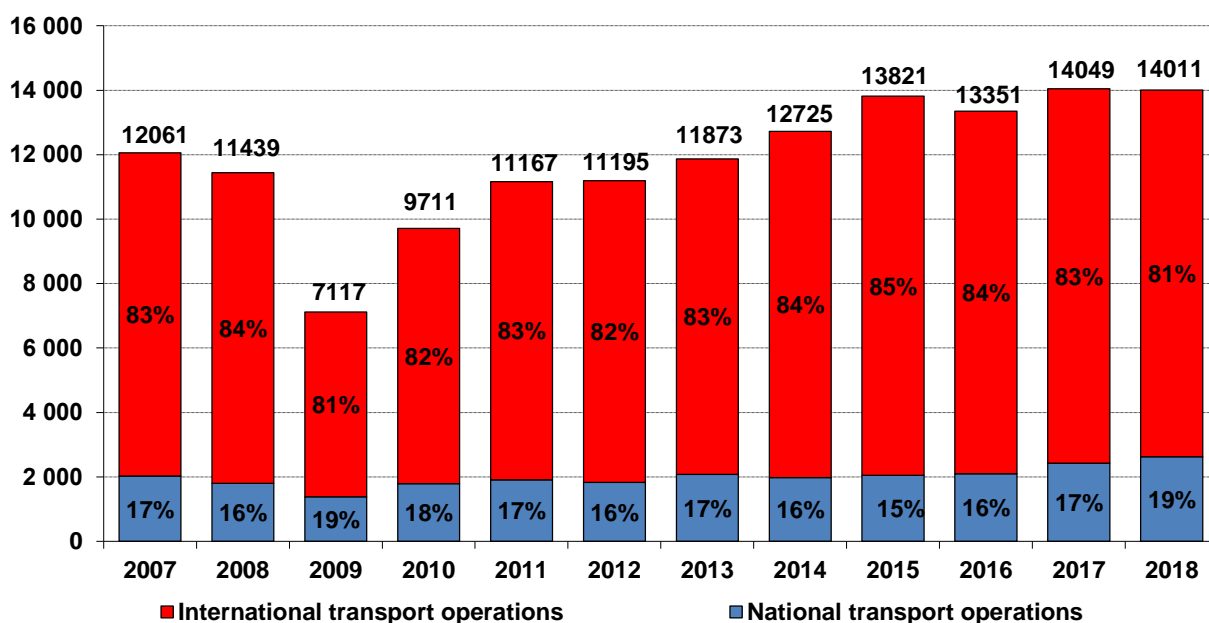

Cargo turnover performed by Latvian road hauliers (mln tonne-kilometres)

source: Central Statistical Bureau of Latvia