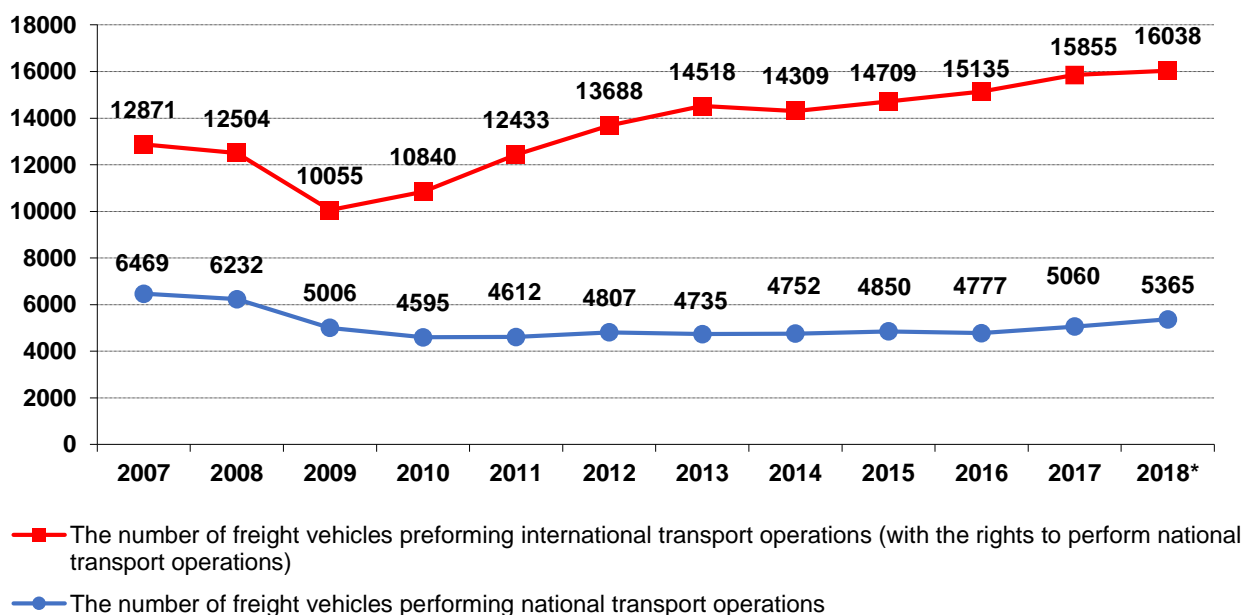

Road transport in Latvia

Information on freight and passenger
transport by road in Latvia

March 2019

1. Freight transport

The number of licensed freight transport operators in Latvia

* data on December 31st 2018

The number of freight vehicles holding vehicle license cards and Community licence copies

* data on December 31st 2018

The distribution of the fleet by emission standards involved in the international transport operations (with the rights to perform national transport operations)

* data on December 31st 2018

Cargo turnover performed by Latvian road hauliers (mln tonne-kilometres)

source: Central Statistical Bureau of Latvia

2. Passenger transport

The number of licensed passenger transport operators in Latvia