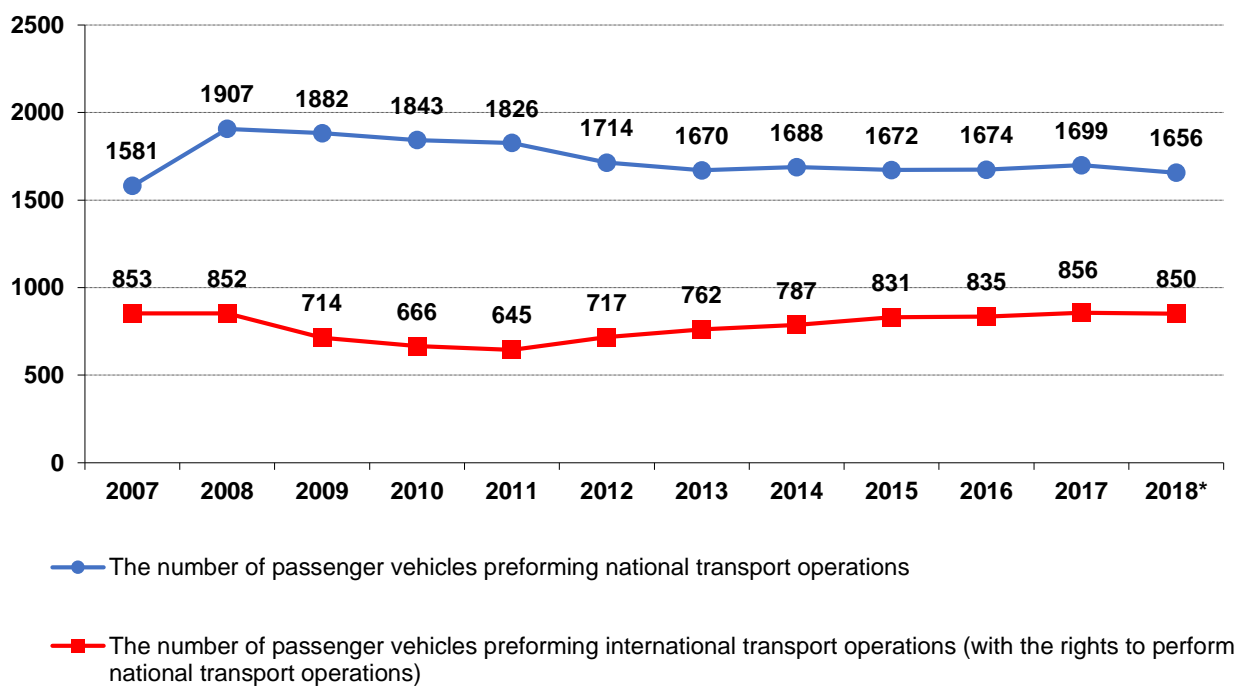

The number of passenger vehicles holding vehicle license cards and Community licence copies

* data on December 31st 2018