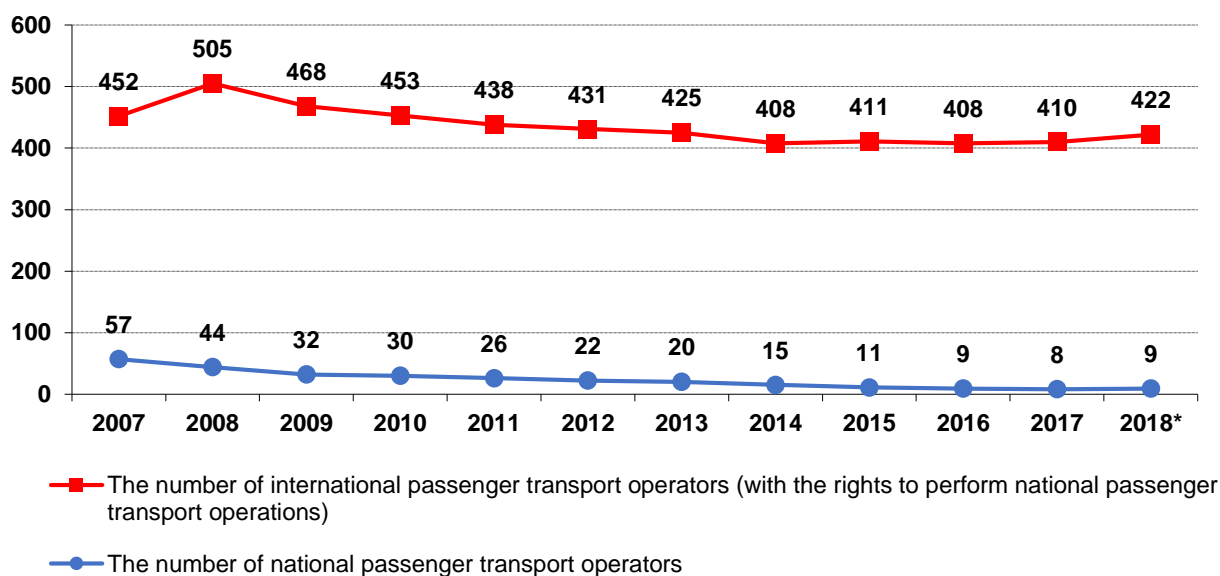

* data on December 31st 2018

Cargo turnover performed by Latvian road hauliers (mln tonne-kilometres)

source: Central Statistical Bureau of Latvia

2. Passenger transport

The number of licensed passenger transport operators in Latvia