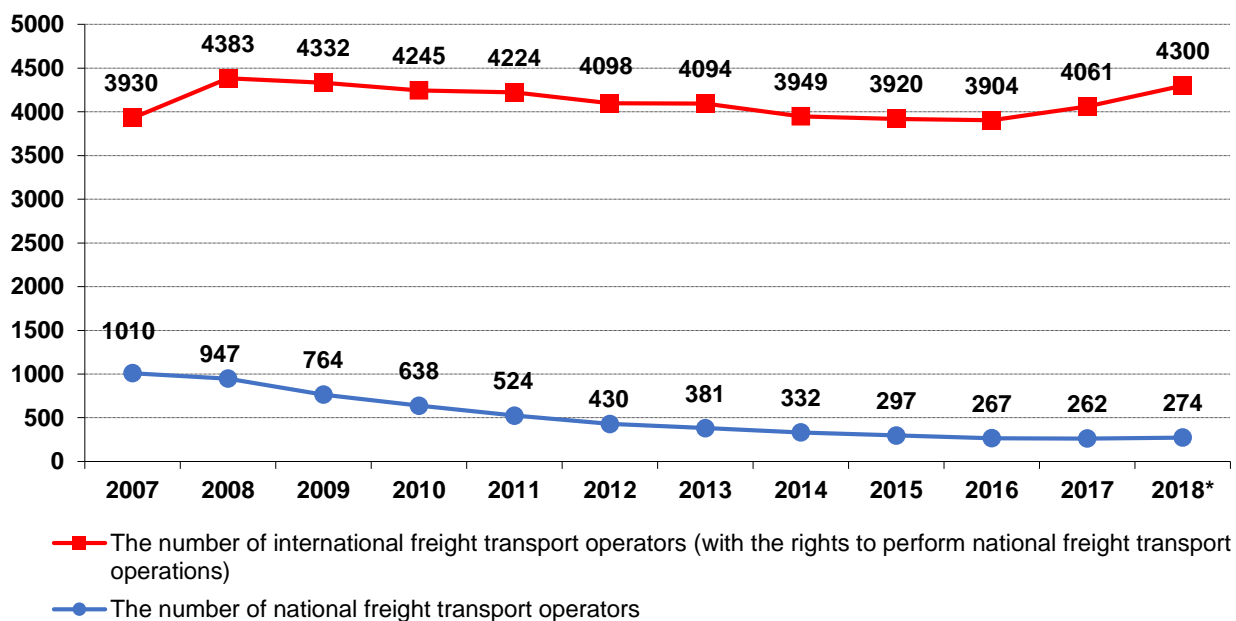

Road transport in Latvia

Information on freight and passenger
transport by road in Latvia

March 2019

1. Freight transport

The number of licensed freight transport operators in Latvia

* data on December 31st 2018

The number of freight vehicles holding vehicle license cards and Community licence copies

* data on December 31st 2018

The distribution of the fleet by emission standards involved in the international transport operations (with the rights to perform national transport operations)

* data on December 31st 2018

Cargo turnover performed by Latvian road hauliers (mln tonne-kilometres)

source: Central Statistical Bureau of Latvia

2. Passenger transport

The number of licensed passenger transport operators in Latvia