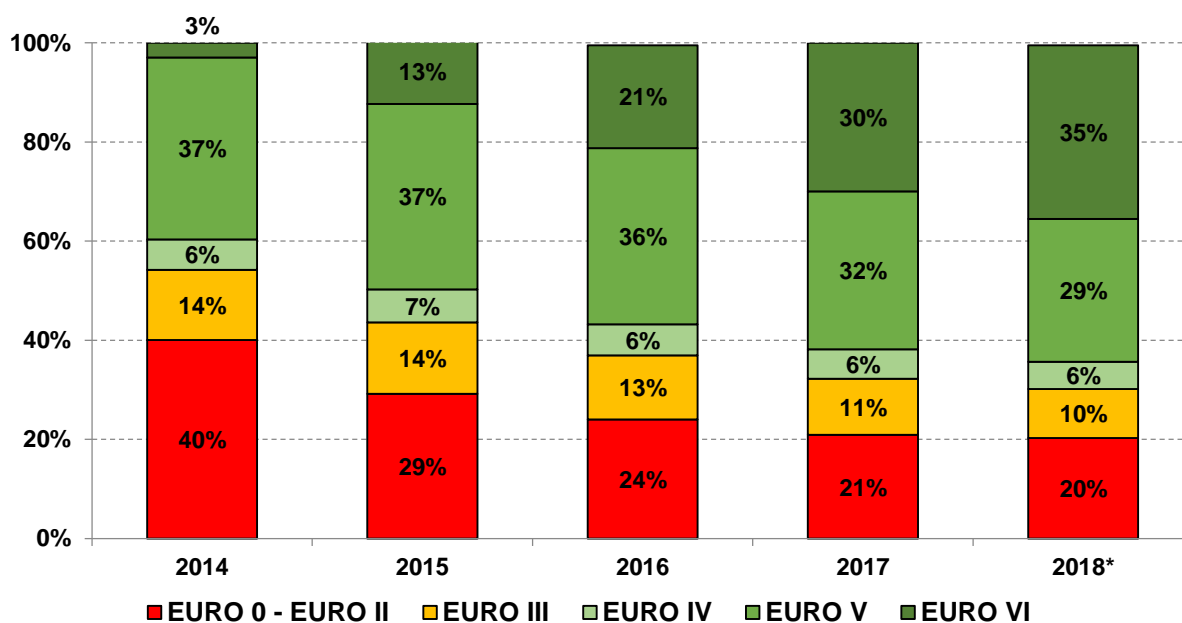

Road transport in Latvia

Information on freight and passenger
transport by road in Latvia

March 2019

1. Freight transport

The number of licensed freight transport operators in Latvia

* data on December 31st 2018

The number of freight vehicles holding vehicle license cards and Community licence copies

* data on December 31st 2018

The distribution of the fleet by emission standards involved in the international transport operations (with the rights to perform national transport operations)